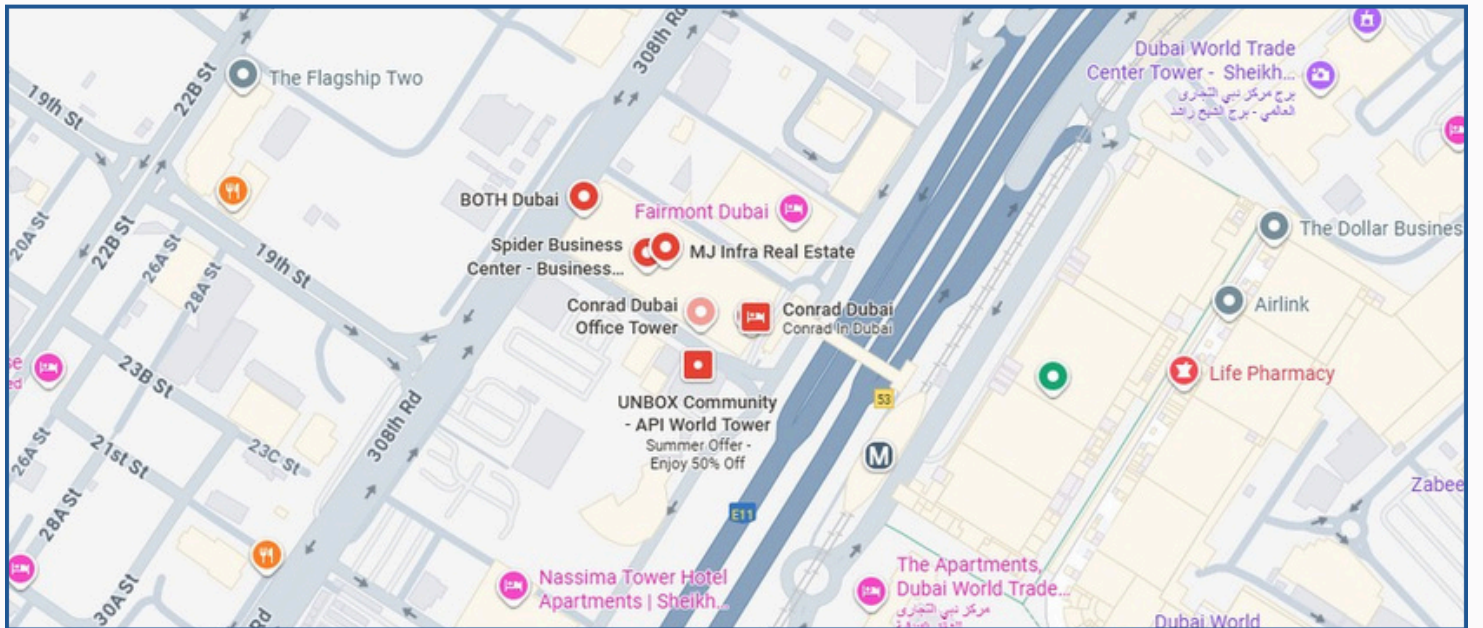

Computer Learning Center L.L.C-FZ

Main Office Physical Address:

19th Floor , Spider Business Center,
Sheikh Zayed Road,
Near World Trade Centre Metro
DUBAI UAE

Contact:

 +971 4158 7285

 +971 52 247 9487

 info.me@clc-training.com

Map and Direction:

[Computer Learning Center L.L.C-FZ Google Map and Direction](#)

Accommodation

For hotel accommodation, please find below the nearest hotels to Computer Learning Center Dubai office.

- Ibis World Trade Center Dubai ★★★★★ (3 star)
- Courtyard by Marriott World Trade Centre, Dubai ★★★★★ (4 Star)
- Novotel World Trade Centre Dubai ★★★★★ (4 Star)